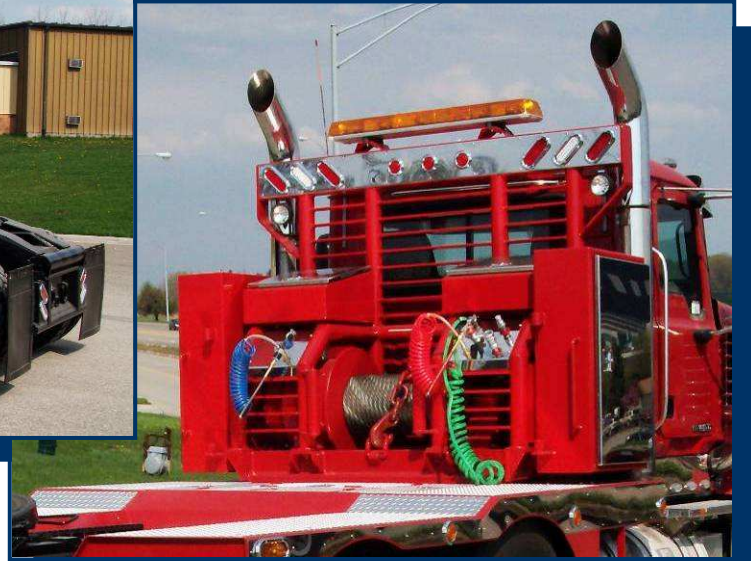

CUSTOM WINCH

Custom Build Your Winch Tractor

Options

- Tulsa or Braden Winches (Mechanical or Hydraulic)
- Full Height or Half Height Winch Headache Racks
- Custom Deck Platform Behind Winch
- Lockable Binder & Chain Holders
- Frame Width or Full Width Rear Tail Roller
- Heavy Duty Oilfield Bumpers
- Heavy Duty Rear Approach Ramps
- Sandblasted Prior to Painting
- Full or 1/2 fenders (Steel, Aluminum, Stainless, or Plastic)
- Custom Work & Strobe Light Packages
- LED Lights (Stop/Turn/Tail)
- Custom Toolboxes (Steel, Aluminum, or Stainless Steel)
- 5th Wheel Mounting Available
- Vacuum Pump Installation Available
- Pintle Hitch Plates
- Custom Paint, Decal, & Lettering Available